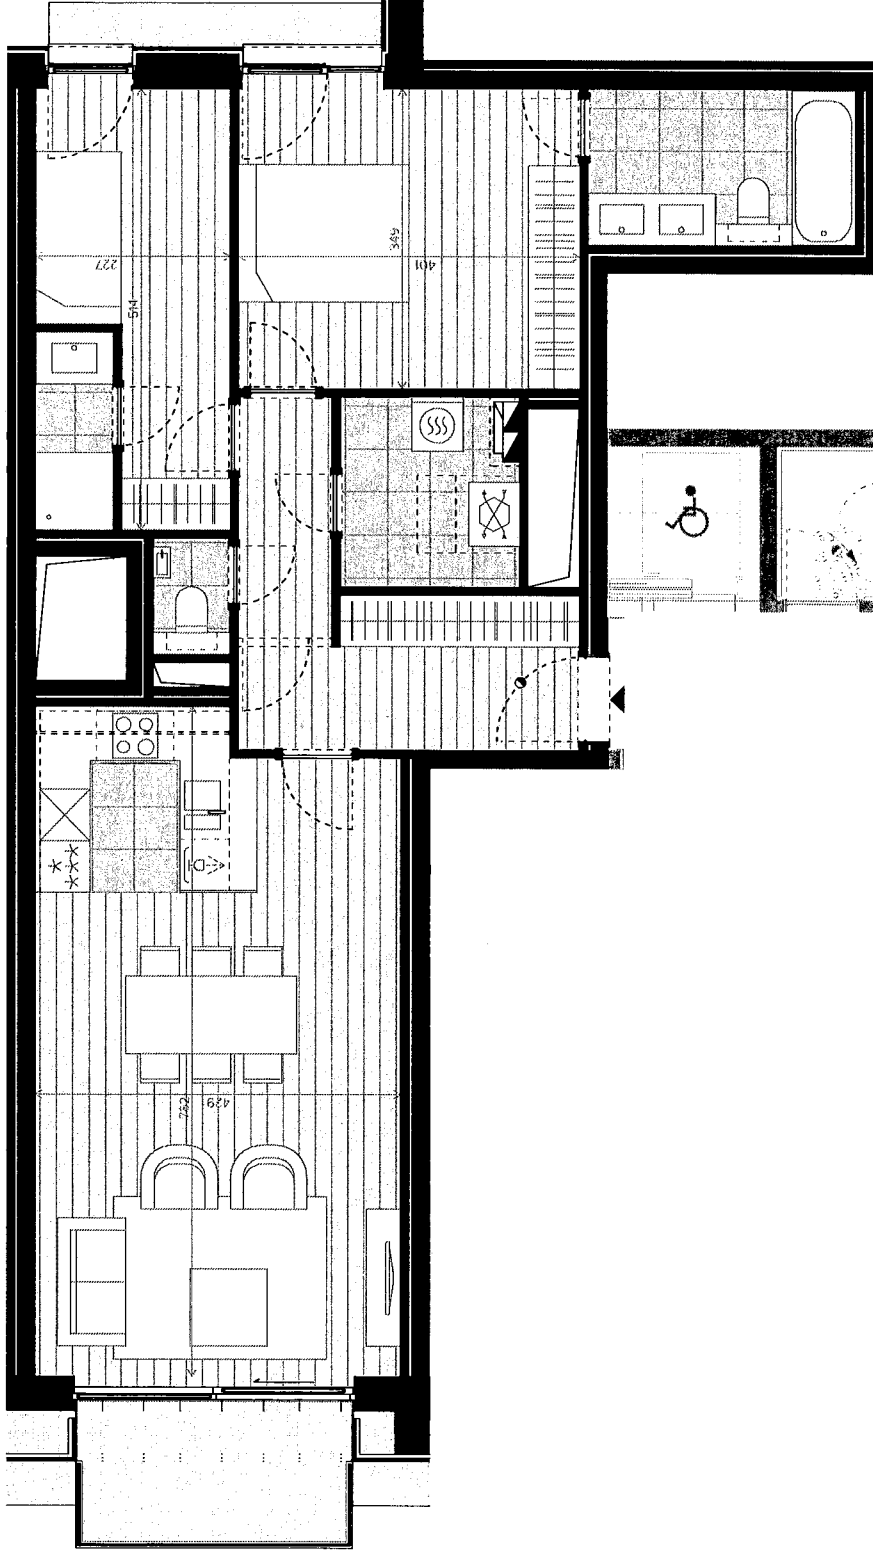

# RIVA

<b>APARTMENT</b>	<b>I B21</b>
BUILDING	RIVA I
FLOOR	+2
BEDROOM(S)	2
GROSS AREA (M <sup>2</sup> )	102
TERRACE (M <sup>2</sup> )	6

**extensa**  
 architects  
 associate

Sanitary fixtures and measurements on plans are for reference only. Furniture is not included.